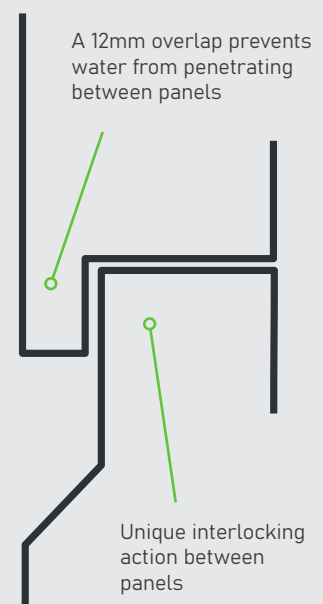

FEATURES:

- 0.4mm Steel.
- BMT COLORSTEEL® Finish: Available in multiple finishes to match your home's aesthetic.
- Made in New Zealand: Quality craftsmanship you can trust.
- 12mm Overlap: Concealed joins ensure superior weather resistance and draught-proofing, while the interlocking design enhances overall durability.

OPTIONAL EXTRAS

NOVAHUSH INSULATION

- 40mm Thickness: Provides superior thermal and acoustic insulation.

TOP WINDOW PANEL

- Aluminium Window Surround: Powder-coated to match COLORSTEEL® door panels.
- 4mm Toughened Glass: Durable and safe.
- Glass Tint Options Available

PLATEAU SMOOTH

The Plateau Smooth profile offers a clean, linear imprint that enhances the overall aesthetic of your home. Its minimalist design makes a bold style statement, perfect for those seeking a modern and streamlined look for their garage door.