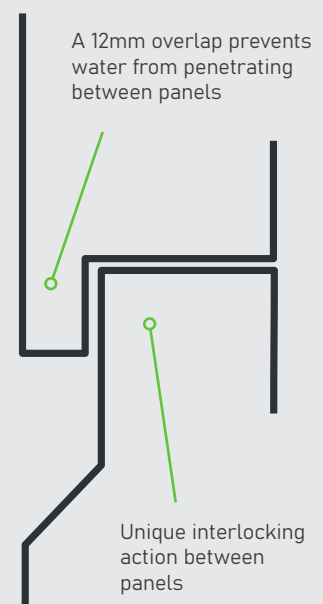

FEATURES:

- 0.4mm Steel.
- BMT COLORSTEEL® Finish: Available in multiple finishes to match your home's aesthetic.
- Made in New Zealand: Quality craftsmanship you can trust.
- 12mm Overlap: Concealed joins ensure superior weather resistance and draught-proofing, while the interlocking design enhances overall durability.

OPTIONAL EXTRAS

NOVAHUSH INSULATION

- 40mm Thickness: Provides superior thermal and acoustic insulation.

TOP WINDOW PANEL

- Aluminium Window Surround: Powder-coated to match COLORSTEEL® door panels.
- 4mm Toughened Glass: Durable and safe.
- Glass Tint Options Available

RIBLINE SMOOTH

The Ribline Smooth profile is designed to complement modern home styles with its sleek and refined appearance. This smooth finish provides a clean, minimalist look, adding a touch of sophistication to any architectural design.

PLATEAU SMOOTH

The Plateau Smooth profile offers a clean, linear imprint that enhances the overall aesthetic of your home. Its minimalist design makes a bold style statement, perfect for those seeking a modern and streamlined look for their garage door.