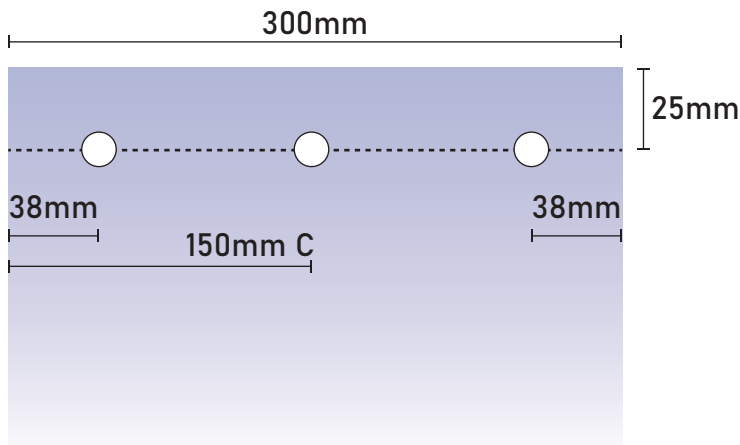

# PVC Hanging Details

## Header Rail - 300 X 3

**Note:** When “Ribbed” PVC is unrolled off the roll, you will notice that the strips are not completely flat. Overlay the strips like pictured above and they will lock in together

### OVERLAP MEASUREMENTS

### PLACEMENT OF HOLES

**Note:** Drawings not to Scale