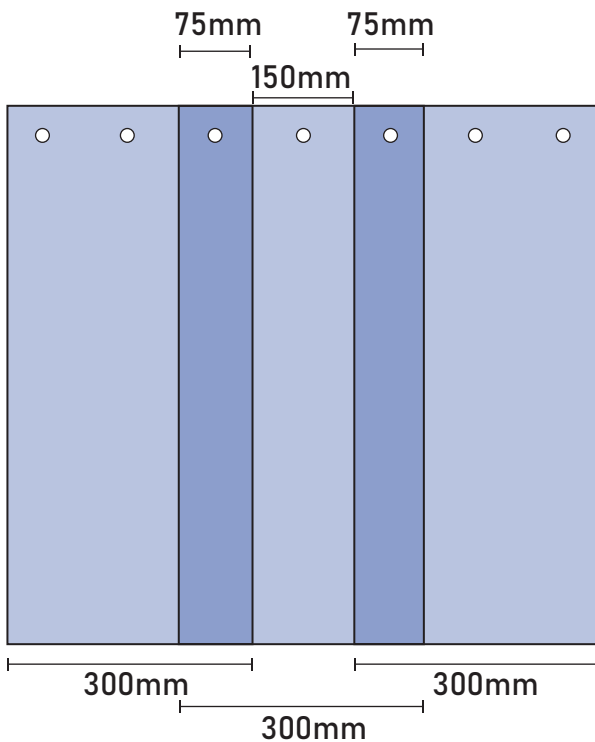

# PVC Hanging Details

## Header Rail - 300 X 3

**Note:** When “Ribbed” PVC is unrolled off the roll, you will notice that the strips are not completely flat. Overlay the strips like pictured above and they will lock in together

### OVERLAP MEASUREMENTS

### PLACEMENT OF HOLES

**Note:** Drawings not to Scale