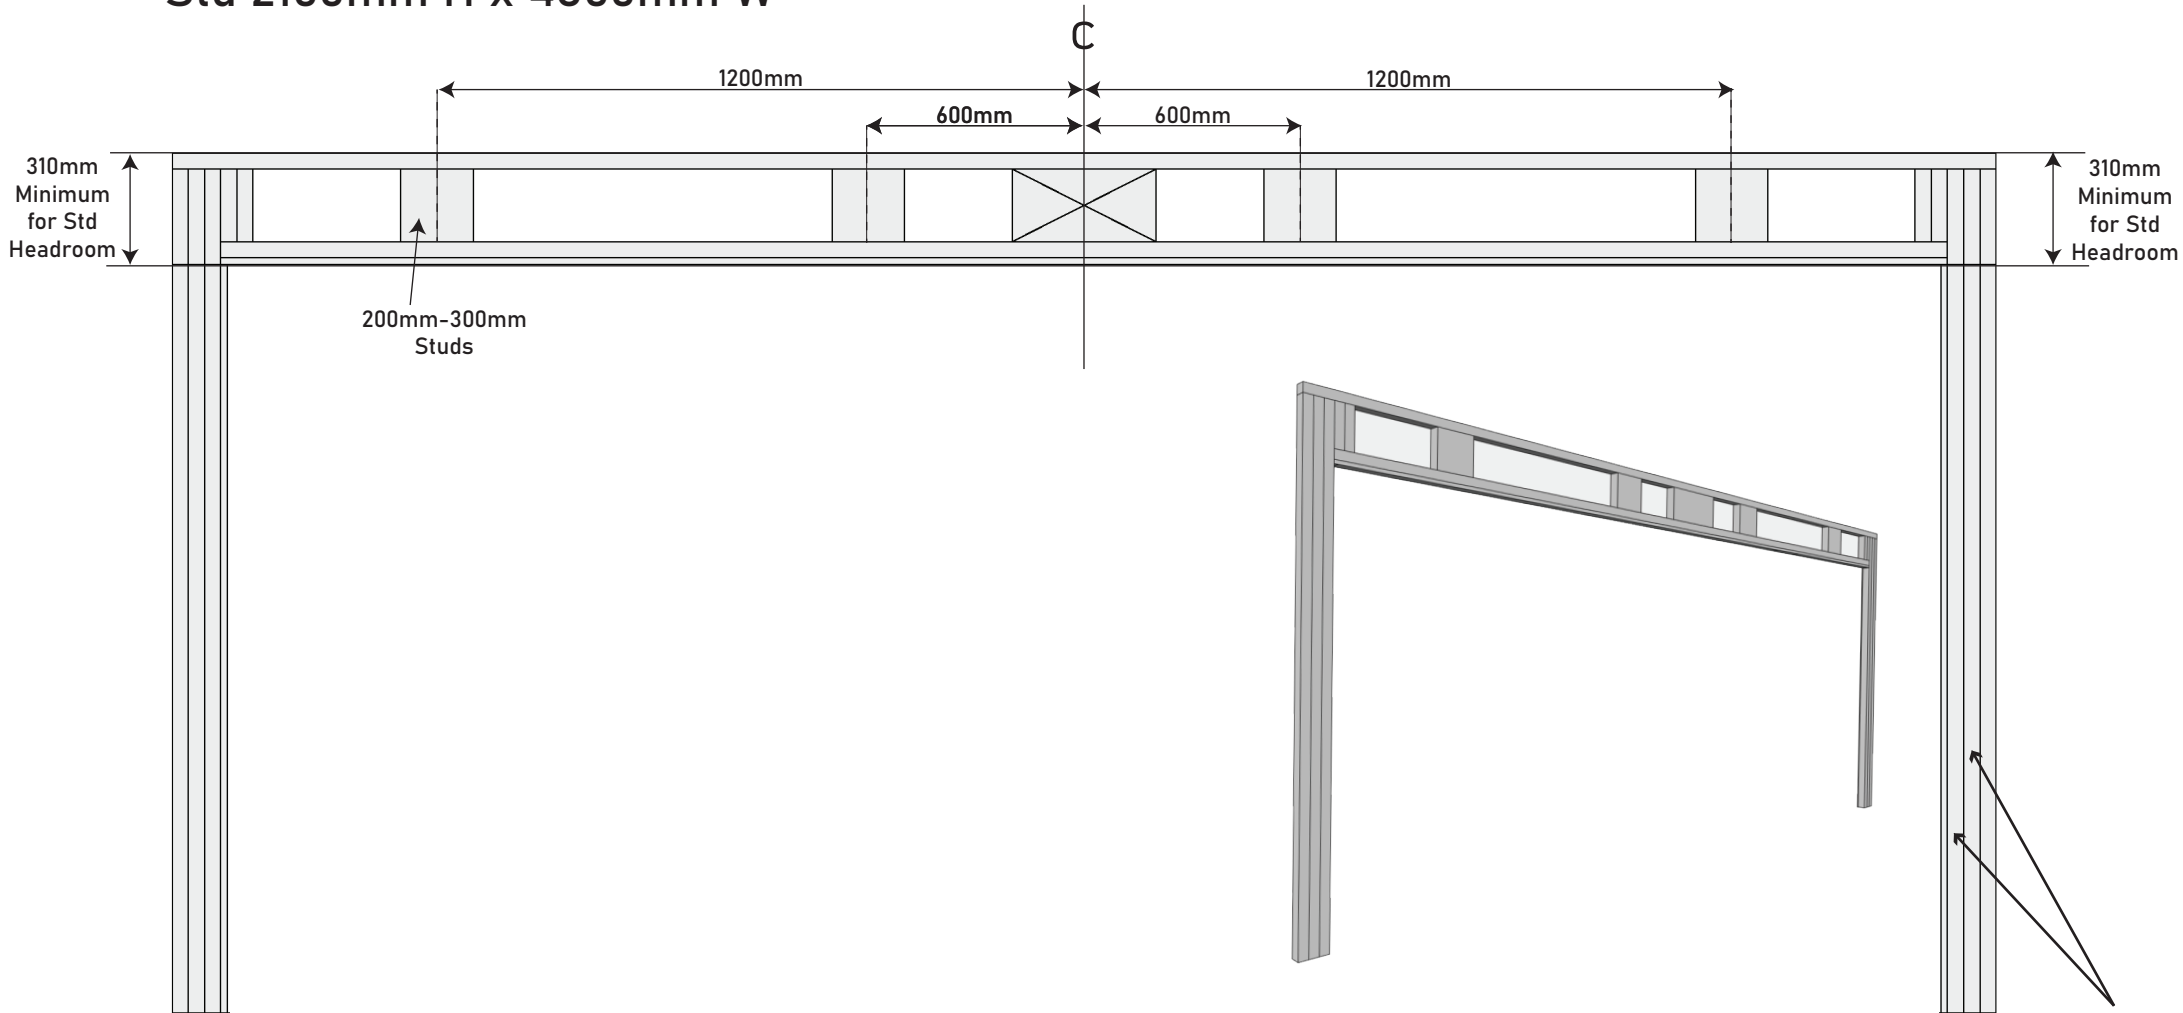

Fixing Details

Double Sectional Door

Std 2100mm H x 4800mm W

NOTE: Door Jamb to be flush with interior lining, otherwise with inside of timber framing